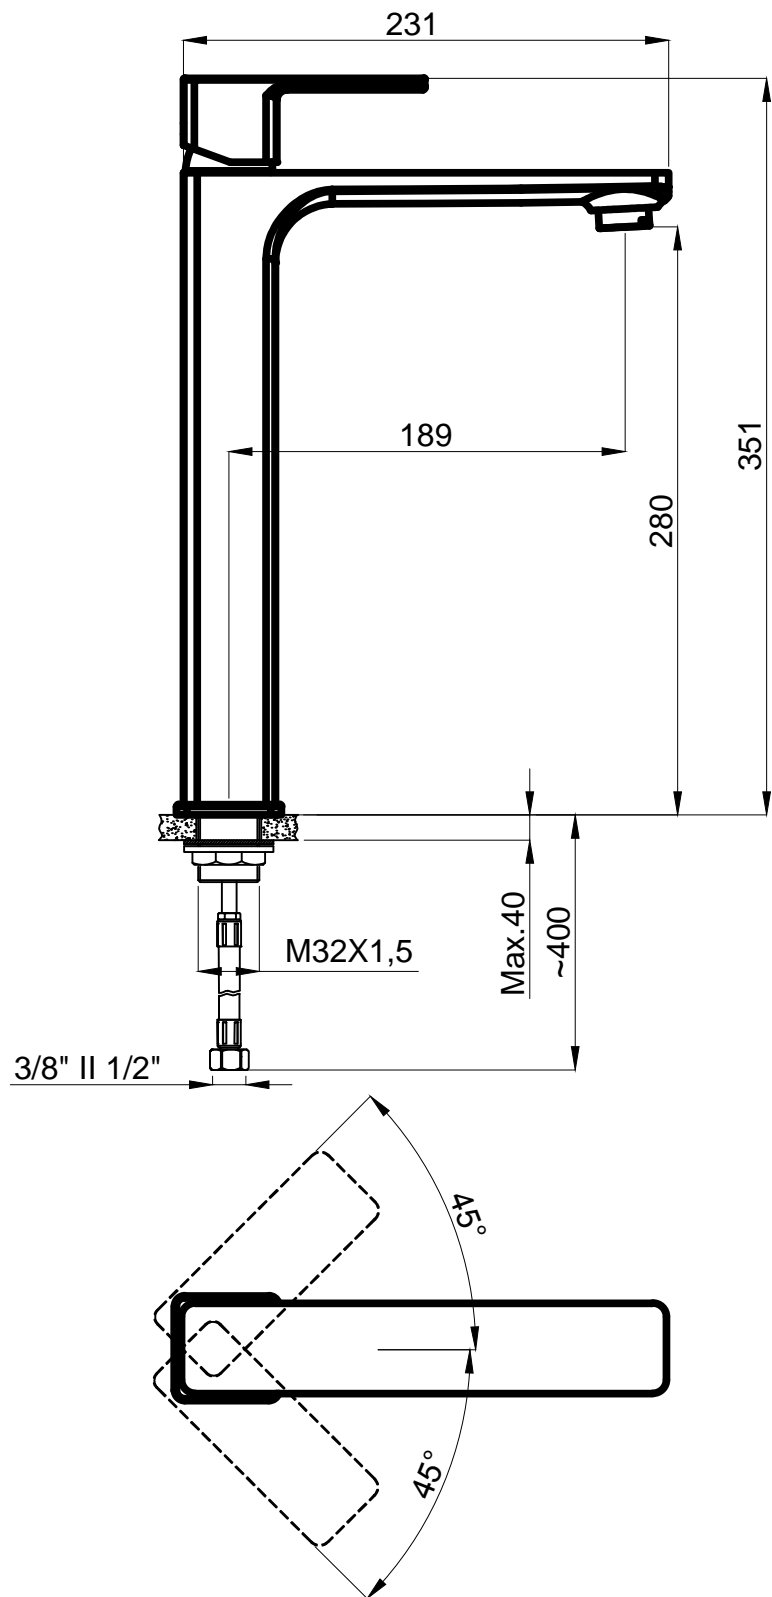

**Bloc Series**

**Adell**

**Basin Faucet Tall**

**Product Code: 15940151**

[www.adell.com](http://www.adell.com)

**Adell Faucet and Valve Production Co.**